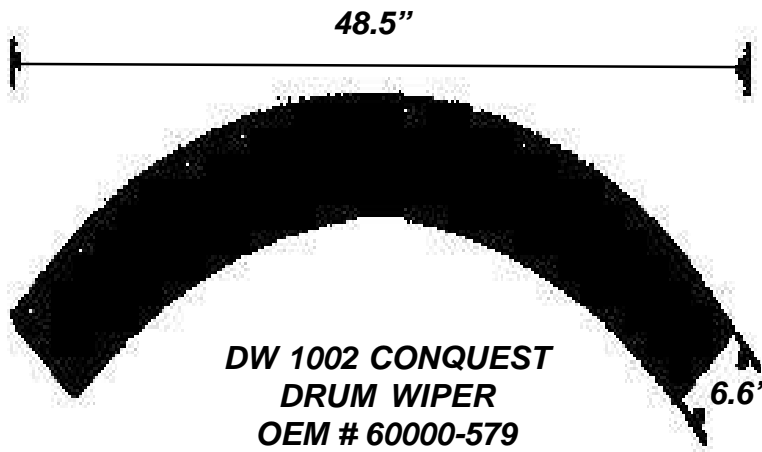

MACK CONQUEST DRUM WIPER

**DW 1002 CONQUEST
DRUM WIPER
OEM # 60000-579**