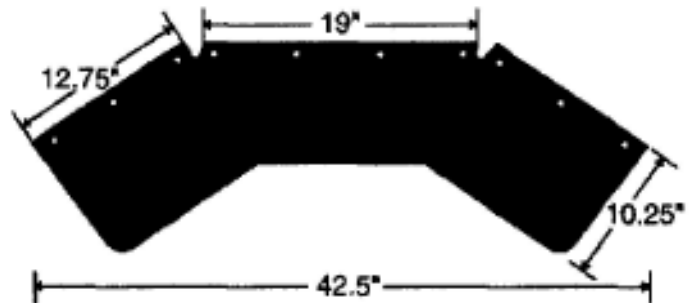

BIBS

3/16 Black Rubber Sheet
Die Cut to Size

CB 1000 MTM HOPPER BIB
11 HOLE
OEM # 120.115236A

CB 1008 LONDON PAVER HOPPER BIB
OEM # MB-38566

CB 1001 REX HOPPER BIB
OEM # 102-31805-01 XJR-XJK &
102-50001-03 XUP