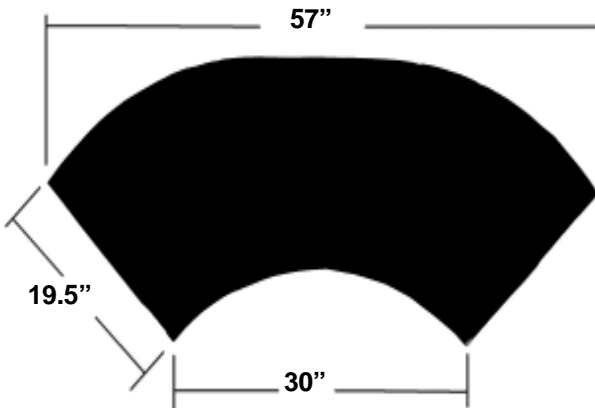

CB 1005 SMITH HOPPER BIB
OEM # 43940-055